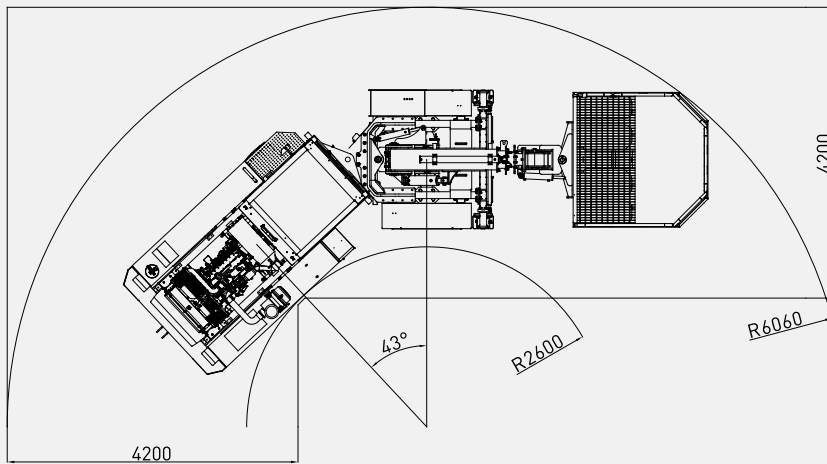

BKOS

FRONT BASKET TRUCK

+/- 35° basket swing

Max. lifting height 5.9 m

Basket with automatic parallelism conforms to EN280 standard

ROPS & FOPS level 2 certified closed 1-person cabin

Rear view camera and LCD screen in operator cabin

High strength articulated chassis

DIMENSIONS & PERFORMANCE

TURNING RADIUS

COVERAGE AREA