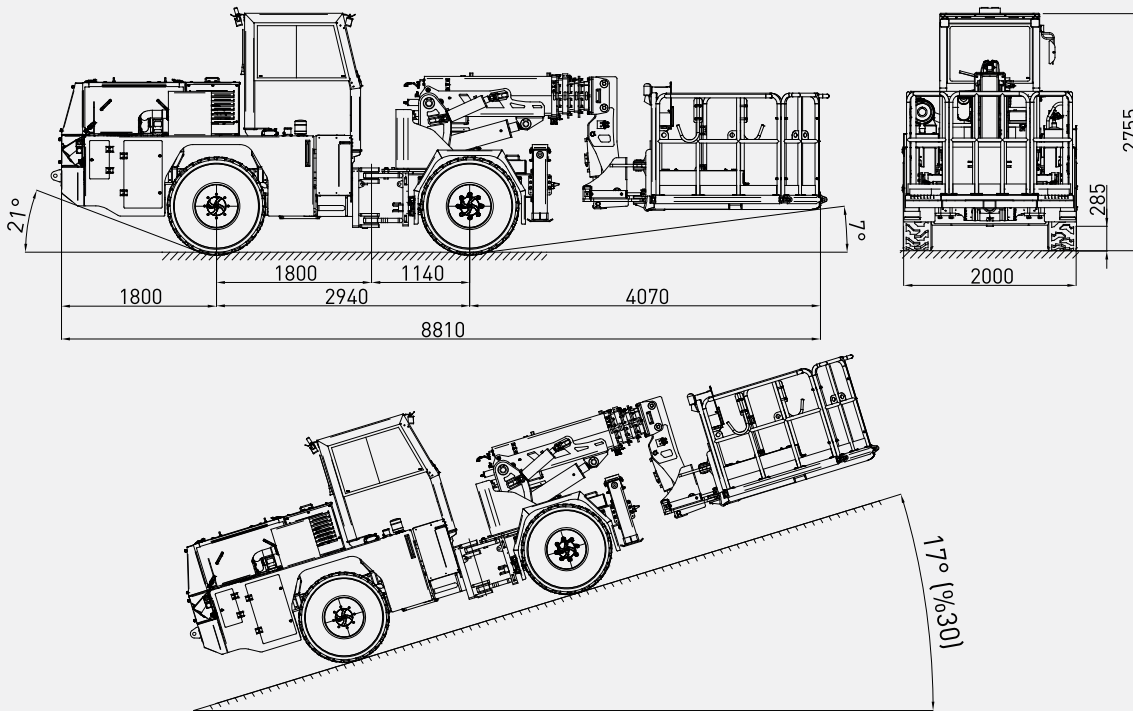

BKOS

FRONT BASKET TRUCK

+/- 35° basket swing

Max. lifting height 5.9 m

Basket with automatic parallelism conforms to EN280 standard

ROPS & FOPS level 2 certified closed 1-person cabin

Rear view camera and LCD screen in operator cabin

High strength articulated chassis

DIMENSIONS & PERFORMANCE

TURNING RADIUS

COVERAGE AREA